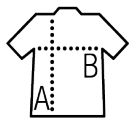

Quality

MICRO FLEECE 200
100% polyester high density - 100% mesh
polyester pockets lining

Short cut - Anti pilling

Style

Reversed zip on body
Flatlock stitchings at armholes and
Princess seams
Removable silicone zip puller
2 pockets with reversed zips

Available sizes

Sizes	S	M	L	XL	XXL
A/B	64/44	66/47	68/50	70/54	72/59

Available colours

Packaging

Carton size : 38 x 60 x 36 cm

Weight per carton : 0.00 kg

Related products

SOL'S NOVA MEN
00586